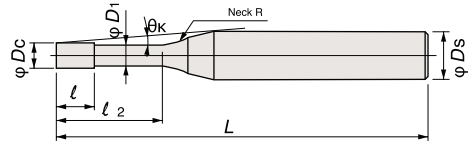

Dc ≤ 0.5 : 0 ~ -0.007
0.5 < Dc < 1 : 0 ~ -0.010
1 ≤ Dc : 0 ~ -0.015

0 ~ -0.005

(mm)

High welding resistance makes it ideal for machining aluminum alloys and copper. DLC coating.

Order No.	Stock	Size (mm)								The effective under-neck length for the various draft angles						
		Dc Tool Dia.	l₂ Under Neck Dia.	l Flute Length	D1 Neck Dia.	L Overall length	Ds Shank Dia.	Neck R	θ_k Interference Angle	0.5°	1°	1.5°	2°	3°		
		EPDS2005-2-SD	●		2						9.64	2.89	3.18	3.44	3.69	4.14
EPDS2005-4-SD	●	0.5	4	0.75	0.47	50	4	10	8.1	5.08	5.48	5.82	6.12	6.67		
EPDS2005-6-SD	●		6						6.98	7.27	7.72	8.12	8.47	9.09		
EPDS2006-2-SD	●		2						9.59	2.89	3.18	3.44	3.69	4.14		
EPDS2006-4-SD	●	0.6	4	0.9	0.57	50	4	10	8.02	5.08	5.48	5.82	6.12	6.67		
EPDS2006-6-SD	●		6						6.9	7.24	7.72	8.12	8.47	9.09		
EPDS2008-4-SD	●		4						7.86	5.08	5.48	5.82	6.12	6.67		
EPDS2008-6-SD	●	0.8	6	1.2	0.77	50	4	10	6.72	7.24	7.72	8.12	8.47	9.09		
EPDS2008-8-SD	●		8						5.86	9.38	9.93	10.37	10.76	11.45		
EPDS2010-4-SD	●		4						7.67	5.13	5.52	5.85	6.15	6.69		
EPDS2010-8-SD	●	1	8	1.5	0.96	50	4	10	5.66	9.42	9.95	10.4	10.78	11.46		
EPDS2010-12-SD	●		12			55			4.48	13.66	14.3	14.82	15.28	16.06		
EPDS2015-6-SD	●		6			50			5.94	7.37	7.81	8.19	8.54	9.15		
EPDS2015-12-SD	●	1.5	12	2.25	1.44	55	4	10	3.97	13.72	14.35	14.86	15.31	16.11		
EPDS2015-18-SD	●		18			60			2.98	20.01	20.77	21.38	21.9	No interference		
EPDS2020-8-SD	●		8			50			4.44	9.56	10.06	10.48	10.86	11.53		
EPDS2020-16-SD	●	2	16	3	1.92	55	4	10	2.75	17.97	18.68	19.25	19.75	No interference		
EPDS2020-24-SD	●		24			60			1.99	26.3	27.16	27.84	干涉無し	No interference		
EPDS2030-12-SD	●		12			60			4.44	13.89	14.48	14.97	15.4	16.3		
EPDS2030-24-SD	●	3	24	4.5	2.88	65	6	10	2.75	26.39	27.22	27.89	29.05	No interference		
EPDS2030-36-SD	●		36			80			1.99	38.79	39.81	41.38	No interference	No interference		
EPDS2040-16-SD	●		16			60			2.72	18.14	18.81	19.36	19.84	No interference		
EPDS2040-32-SD	●	4	32	6	3.85	80	6	10	1.55	34.72	35.66	36.89	No interference	No interference		
EPDS2040-48-SD	●		48			90			1.08	51.18	52.67	No interference	No interference	No interference		

● : Stocked Items.